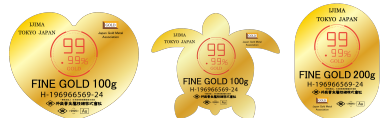

**一般 純金アートコレクション: 金地金の精錬加工料金表(税込)**

※以下の表はキャンペーン価格が適用されています。  
2020/02/01~の適用価格

| お持ちの<br>純金バー | GOLD 999.9 純金アートコレクション |            |      |            |      |          |      |          |
|--------------|------------------------|------------|------|------------|------|----------|------|----------|
|              | 50g                    |            | 100g |            | 200g |          | 250g |          |
|              | 分割数                    | 精錬加工料金     | 分割数  | 精錬加工料金     | 分割数  | 精錬加工料金   | 分割数  | 精錬加工料金   |
| 50g          | 1枚                     | ¥10,450    |      | ×          |      | ×        |      | ×        |
| 100g         | 2枚                     | ¥20,900    | 1枚   | ¥11,000    |      | ×        |      | ×        |
| 150g         | 3枚                     | ¥31,350    |      | ×          |      | ×        |      | ×        |
| 200g         | 4枚                     | ¥41,800    | 2枚   | ¥22,000    | 1枚   | ¥15,400  |      | ×        |
| 250g         | 5枚                     | ¥52,250    |      | ×          |      | ×        | 1枚   | ¥17,050  |
| 300g         | 6枚                     | ¥62,700    | 3枚   | ¥33,000    |      | ×        |      | ×        |
| 350g         | 7枚                     | ¥73,150    |      | ×          |      | ×        |      | ×        |
| 400g         | 8枚                     | ¥83,600    | 4枚   | ¥44,000    | 2枚   | ¥30,800  |      | ×        |
| 450g         | 9枚                     | ¥94,050    |      | ×          |      | ×        |      | ×        |
| 500g         | 10枚                    | ¥104,500   | 5枚   | ¥55,000    |      | ×        | 2枚   | ¥34,100  |
| 550g         | 11枚                    | ¥114,950   |      | ×          |      | ×        |      | ×        |
| 600g         | 12枚                    | ¥125,400   | 6枚   | ¥66,000    | 3枚   | ¥46,200  |      | ×        |
| 650g         | 13枚                    | ¥135,850   |      | ×          |      | ×        |      | ×        |
| 700g         | 14枚                    | ¥146,300   | 7枚   | ¥77,000    |      | ×        |      | ×        |
| 750g         | 15枚                    | ¥156,750   |      | ×          |      | ×        | 3枚   | ¥51,150  |
| 800g         | 16枚                    | ¥167,200   | 8枚   | ¥88,000    | 4枚   | ¥61,600  |      | ×        |
| 850g         | 17枚                    | ¥177,650   |      | ×          |      | ×        |      | ×        |
| 900g         | 18枚                    | ¥188,100   | 9枚   | ¥99,000    |      | ×        |      | ×        |
| 950g         | 19枚                    | ¥198,550   |      | ×          |      | ×        |      | ×        |
| 1kg          | 20枚                    | ¥209,000   | 10枚  | ¥110,000   | 5枚   | ¥77,000  | 4枚   | ¥68,200  |
| 2kg          | 40枚                    | ¥418,000   | 20枚  | ¥220,000   | 10枚  | ¥154,000 | 8枚   | ¥136,400 |
| 3kg          | 60枚                    | ¥627,000   | 30枚  | ¥330,000   | 15枚  | ¥231,000 | 12枚  | ¥204,600 |
| 4kg          | 80枚                    | ¥836,000   | 40枚  | ¥440,000   | 20枚  | ¥308,000 | 16枚  | ¥272,800 |
| 5kg          | 100枚                   | ¥1,045,000 | 50枚  | ¥550,000   | 25枚  | ¥385,000 | 20枚  | ¥341,000 |
| 6kg          | 120枚                   | ¥1,254,000 | 60枚  | ¥660,000   | 30枚  | ¥462,000 | 24枚  | ¥409,200 |
| 7kg          | 140枚                   | ¥1,463,000 | 70枚  | ¥770,000   | 35枚  | ¥539,000 | 28枚  | ¥477,400 |
| 8kg          | 160枚                   | ¥1,672,000 | 80枚  | ¥880,000   | 40枚  | ¥616,000 | 32枚  | ¥545,600 |
| 9kg          | 180枚                   | ¥1,881,000 | 90枚  | ¥990,000   | 45枚  | ¥693,000 | 36枚  | ¥613,800 |
| 10kg         | 200枚                   | ¥2,090,000 | 100枚 | ¥1,100,000 | 50枚  | ¥770,000 | 40枚  | ¥682,000 |